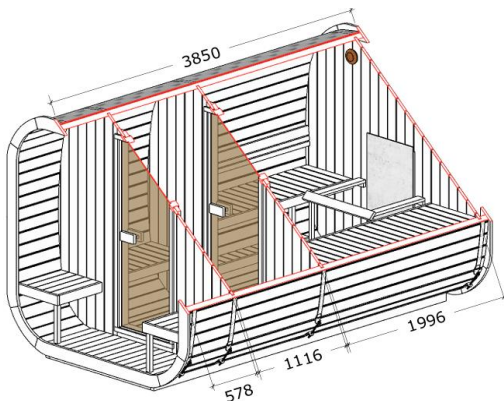

ICON 385

PACKAGING: 1 PALLET

400x120x120 / ~1250kg

Available materials

Walls: Spruce / Thermo

Saunabenches: Alder / Thermo-Aspen

Roofing shingles: Black, Red, Green, Brown

* Check pricelist for other options

DIMENSIONS

Cubic volume:	≈ 21 m ³
External Diameter:	2310 mm
Total length:	3850 mm
Total height:	2360 mm

WINDOWS & DOORS

Door (2 pcs)	1890x690 mm
Windows:	N/A

Standard set includes

Foundation cradles
Side walls 42mm
Back wall 28mm
2 x Glass Door - 8mm tempered bronze glass
Roofing shingles
Fascia boards
Saunabenches
Floor
Front Terrace with benches and floor
Heater guard
Stainless Steel barrel Bands
Montage kit (Screws and other fasteners)
Ventilation Grids
Detailed Assembly instructions