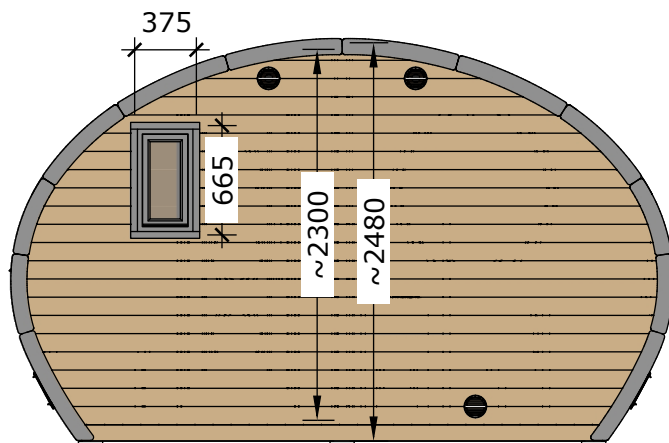

Sauna "Frodo" 4x2,4

(wood burning heater)

(LxBxH) 500x120x120 cm.

1450 kg.

(FRO 103)

Sauna "Frodo" 4x2,4

(wood burning heater)

Foundation