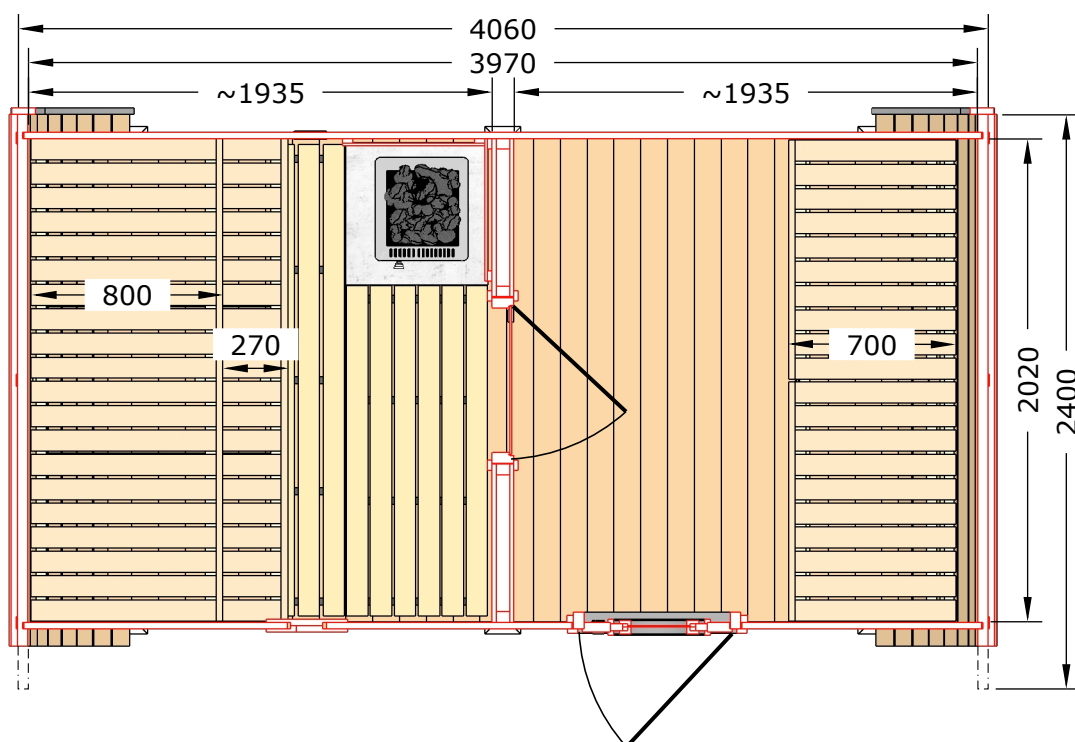

Sauna "Frodo" 4x2,4

(wood burning heater)

(LxBxH) 500x120x120 cm.

1450 kg.

(FRO 103)

Sauna "Frodo" 4x2,4

(wood burning heater)

Foundation

Back

Front
(FRO 103)