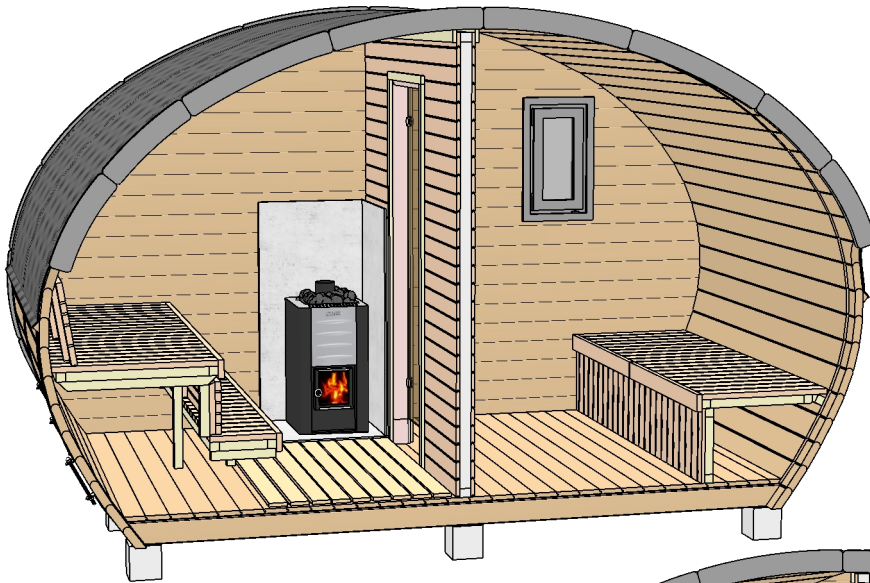

Sauna "Frodo" 4x2,4

(wood burning heater)

(LxBxH) 500x120x120 cm.

1450 kg.

(FRO 103)

Sauna "Frodo" 4x2,4

(wood burning heater)

Foundation

Back

Front
(FRO 103)