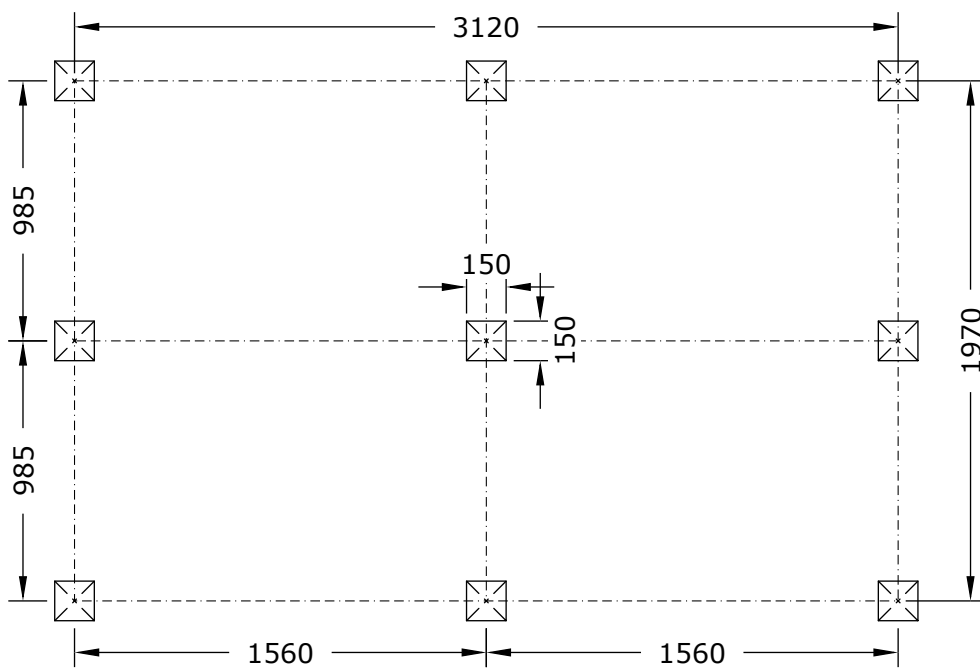

Sauna "Frodo" 4x2,4

(wood burning heater)

(LxBxH) 500x120x120 cm.

1450 kg.

(FRO 103)

Sauna "Frodo" 4x2,4

(wood burning heater)

Foundation

Back

Front
(FRO 103)