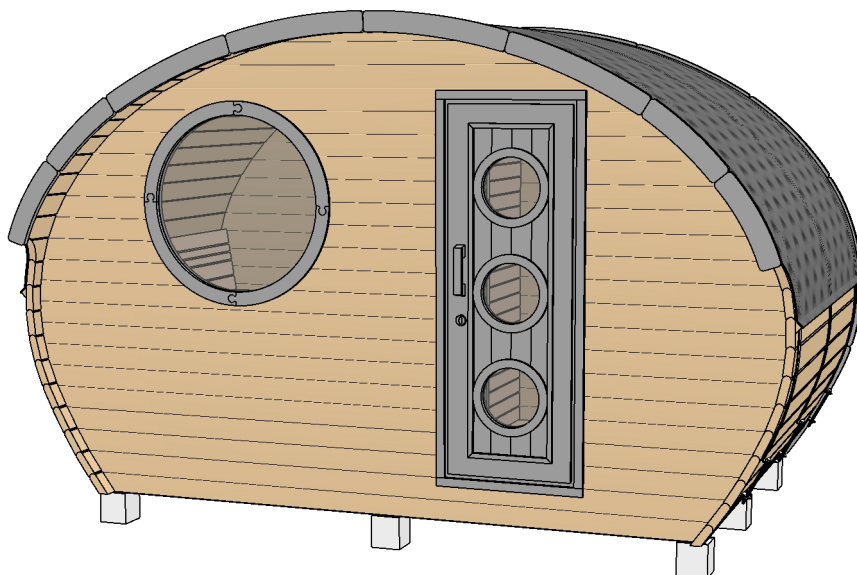

Sauna "Frodo" 4x2,4

(wood burning heater)

(LxBxH) 500x120x120 cm.

1450 kg.

(FRO 103)

Sauna "Frodo" 4x2,4

(wood burning heater)

Foundation

Back

Front
(FRO 103)