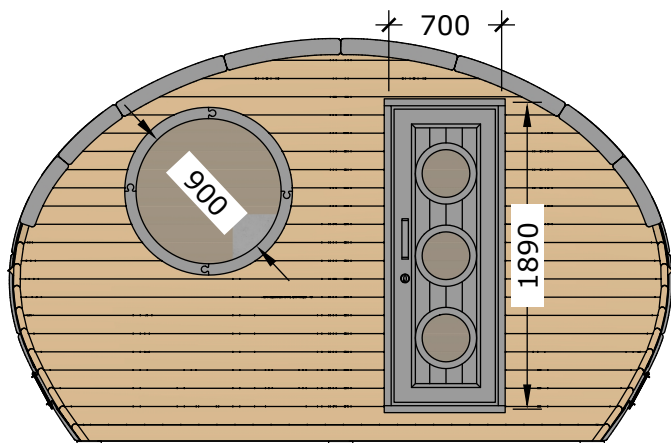

Sauna "Frodo" 4x2,4

(wood burning heater)

(LxBxH) 500x120x120 cm.

1450 kg.

(FRO 103)

Sauna "Frodo" 4x2,4

(wood burning heater)

Foundation