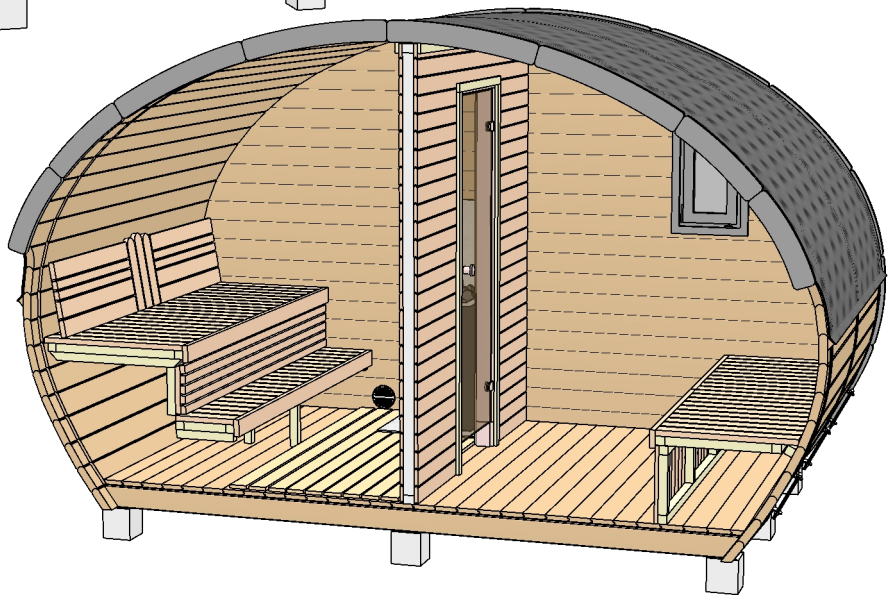

Sauna "Frodo" 4x2,4

(wood burning heater)

(LxBxH) 500x120x120 cm.

1450 kg.

(FRO 103)

Sauna "Frodo" 4x2,4

(wood burning heater)

Foundation

Back

Front
(FRO 103)